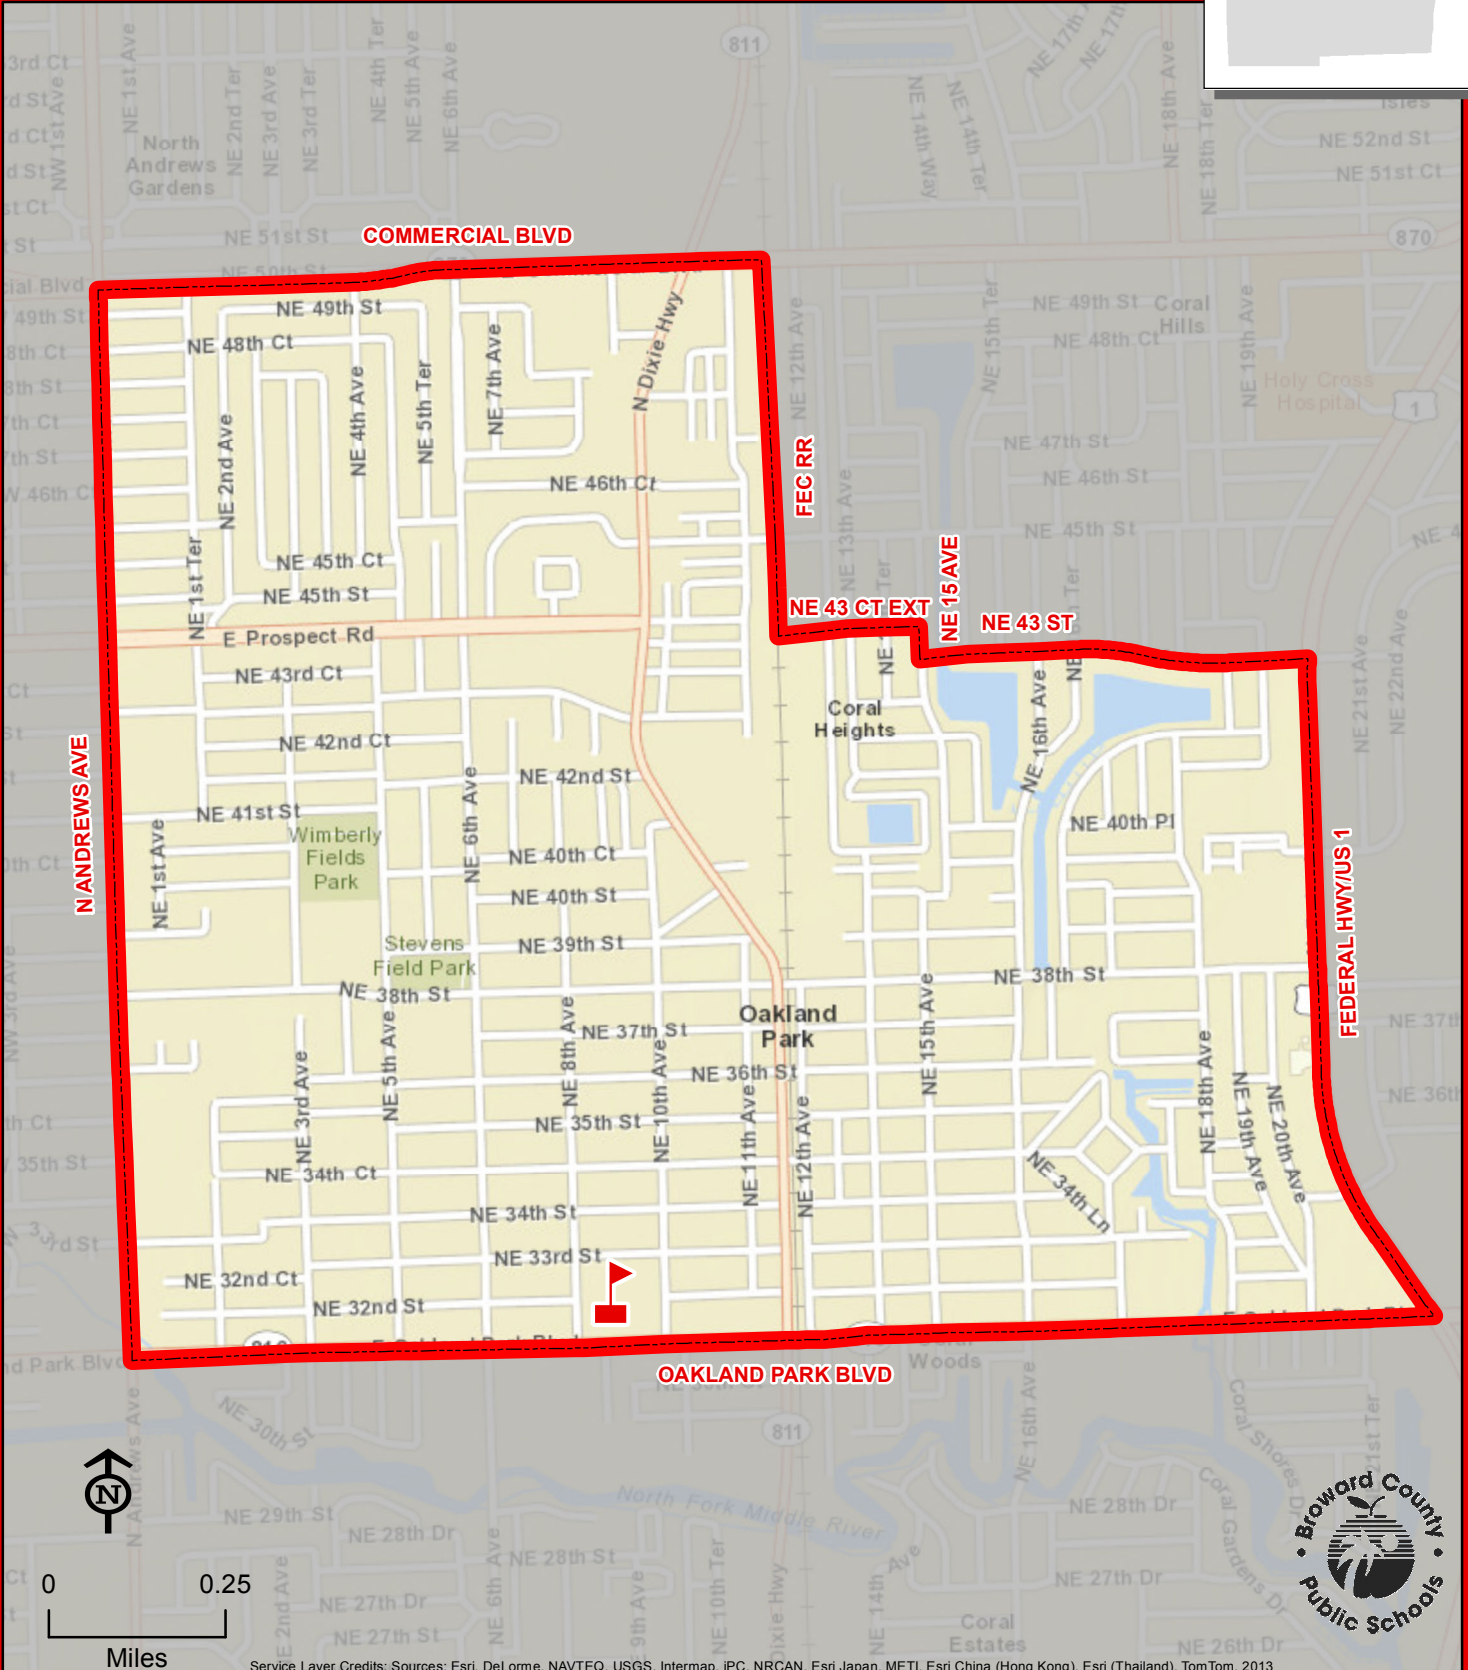

# OAKLAND PARK ELEMENTARY SCHOOL

936 NE 33 STREET  
OAKLAND PARK, FLORIDA 33334  
754-322-7500

OAKLAND PARK

THIS MAP IS FOR CONCEPTUAL PURPOSES ONLY AND SHOULD NOT BE USED FOR LEGAL BOUNDARY DETERMINATIONS